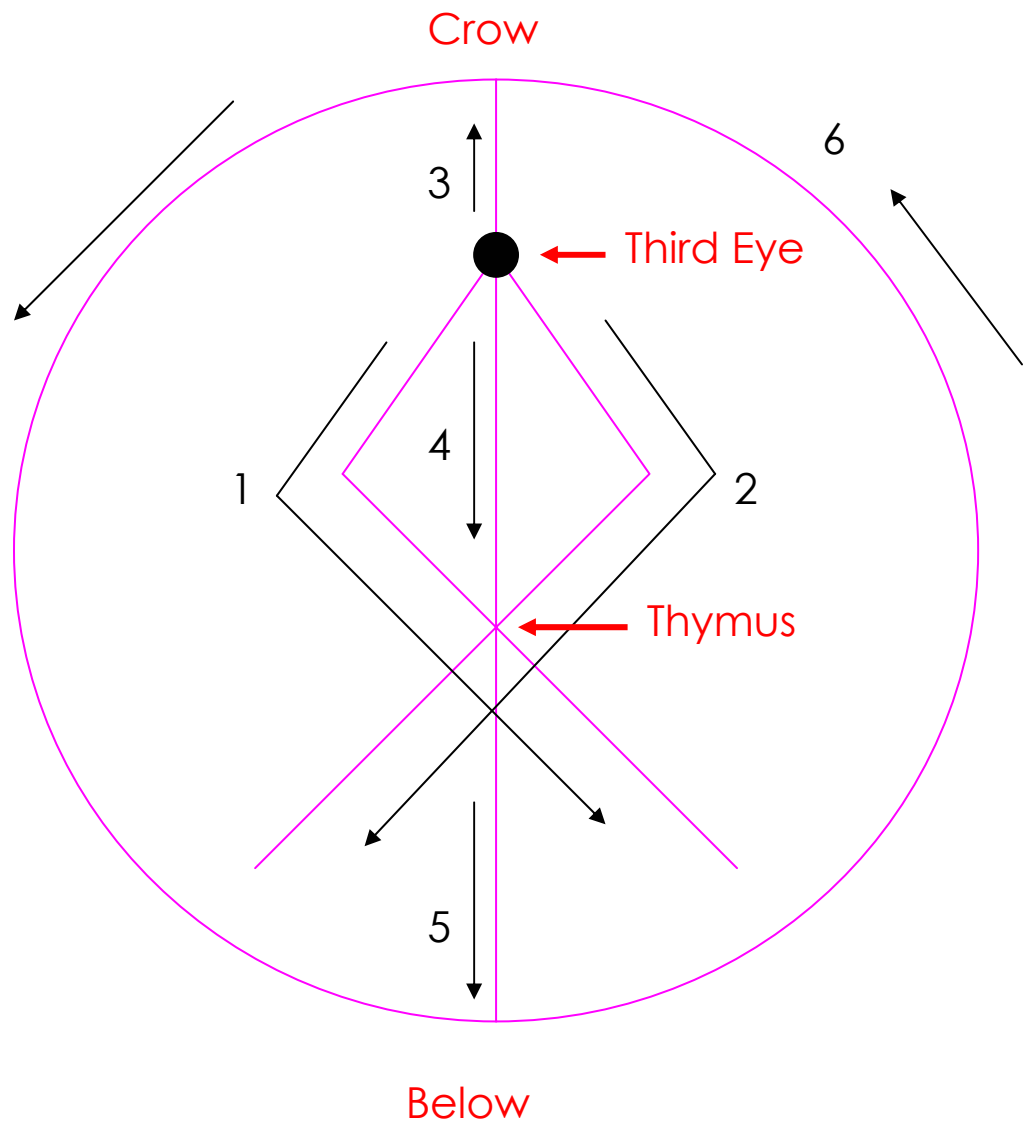

ANNU-BA

Pouring Out. Spinning – activating Love only at all times

This symbol is to connect to the Inner Peace of the Thymus. Much work is being done on the Thymus. This will help to continue with the path back to True Love and Light. Another part of the DNA is being turned on.