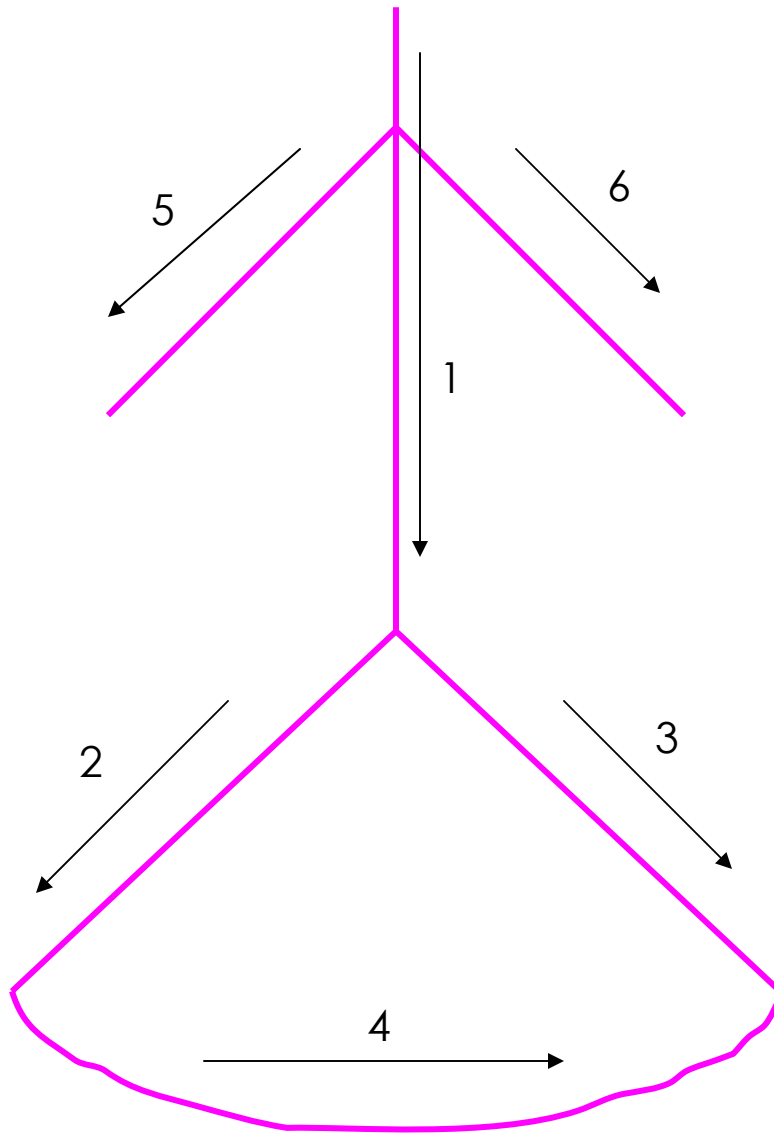

ACK-BA

Bliss. Result of these new Chakras

Third Eye

Bottom of the Belly